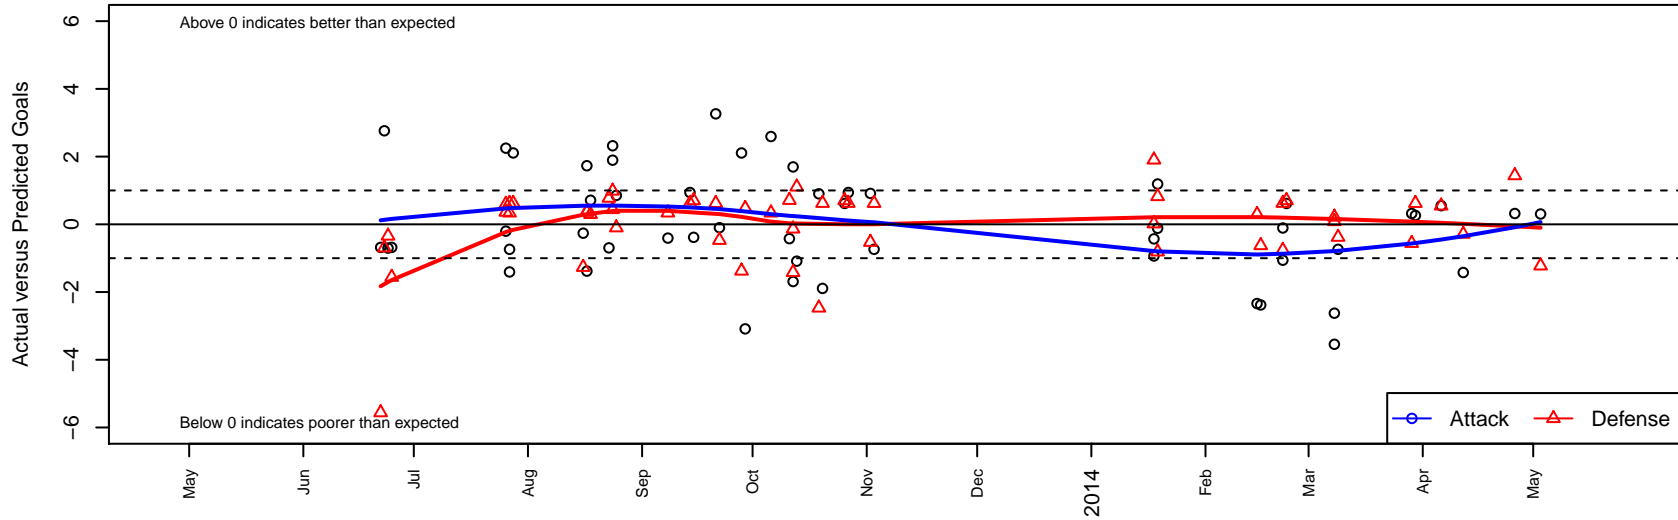

FC Salmon Creek Nemesis Yellow G00

FC Salmon Creek
 Salmon Creek, WA
 G00 total strength=1395
 attack=7.2 defense=8.56
 fall league = OPL National Premier League U13
 alt names used:
 FC Salmon Creek Nemesis Yellow G00
 FC Salmon Creek Nemesis G00
 NEMESIS 00'S
 FCSC SALMON CREEK NEMESIS 00'S (WA)
 FCSC Nemesis G00
 FC Salmon Creek FCSC Nemesis 00 Yellow
 FCSC Nemesis 00 Yellow

FC Salmon Creek Nemesis Yellow G00
 Dots are actual minus expected GF (blue circles) and GA (red triangles).
 Blue line is smoothed change in attack strength. Red is smoothed change in defense strength.